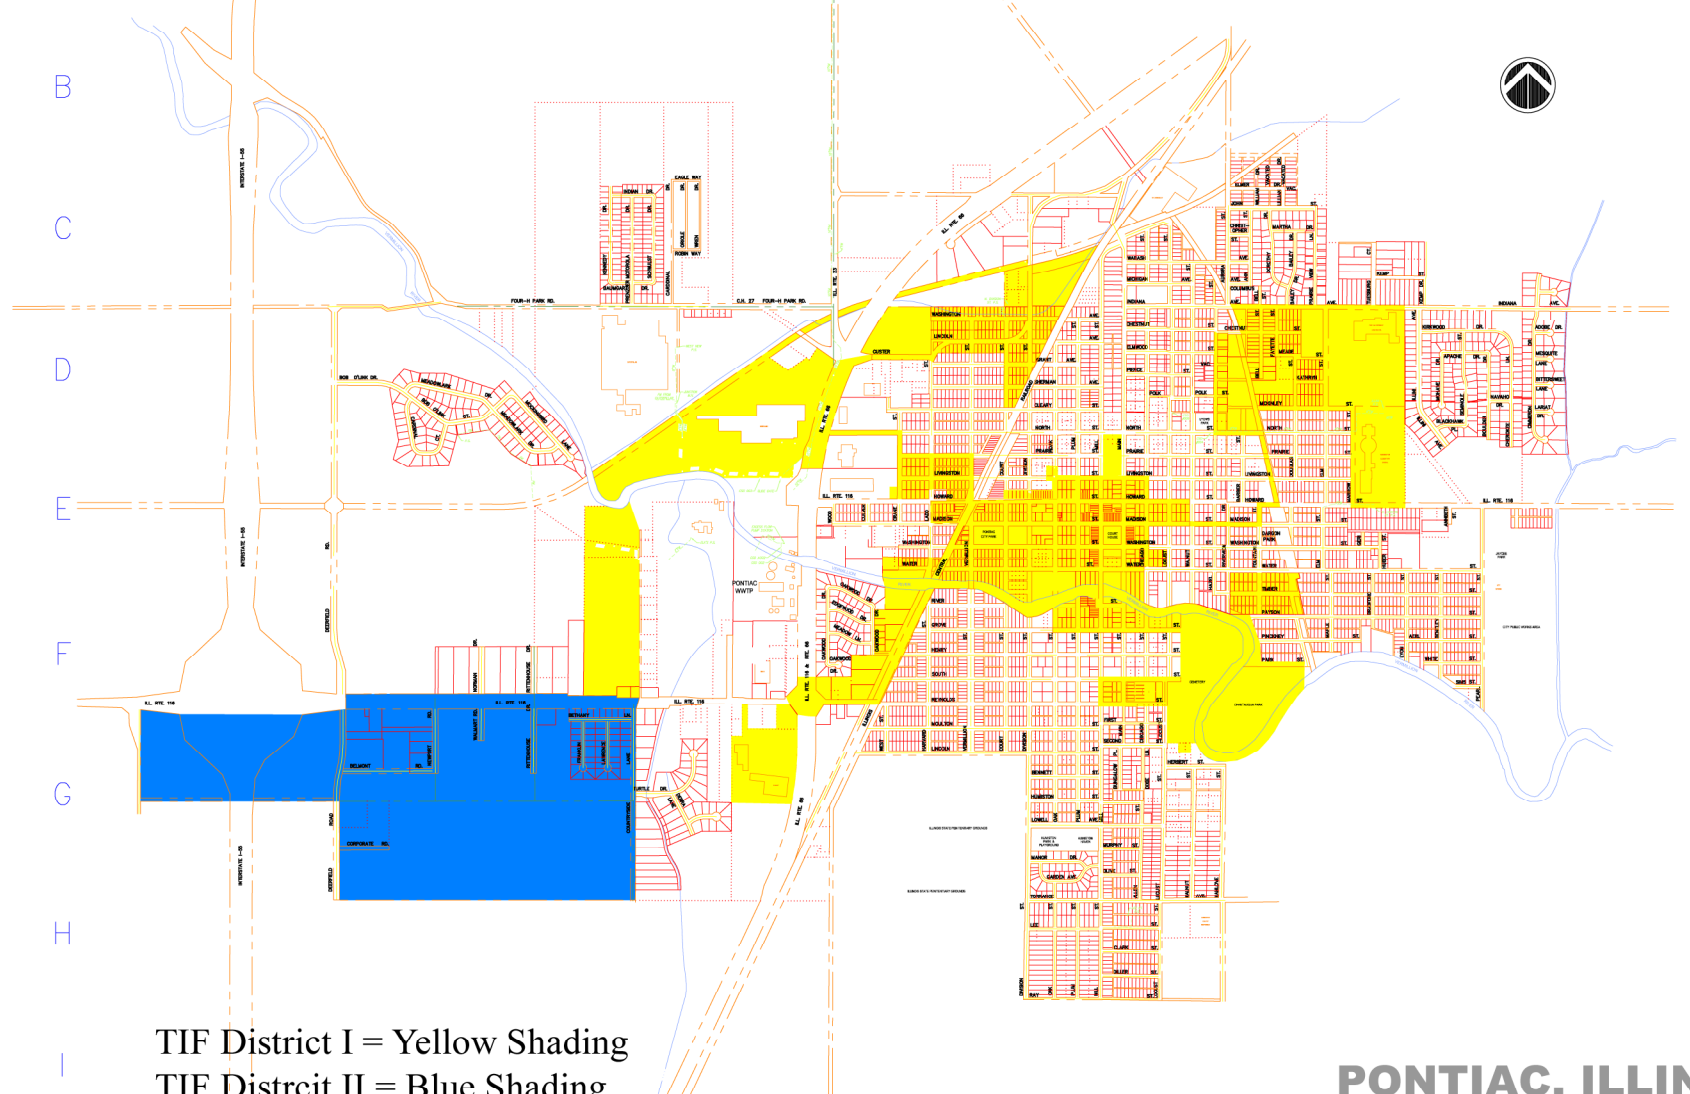

A0 1 2 3 4 5 6 7 8

B  
C  
D  
E  
F  
G  
H  
I

TIF District I = Yellow Shading  
TIF District II = Blue Shading

# PONTIAC, ILLINOIS